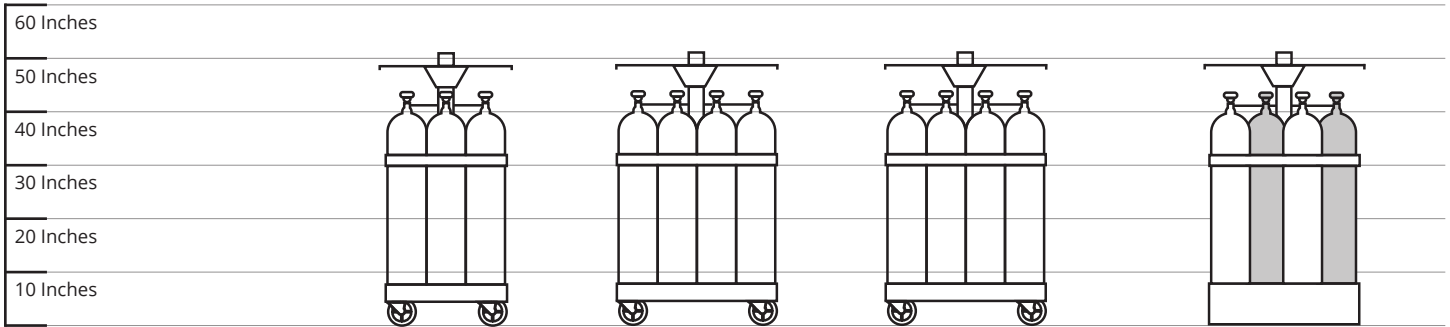

# High Pressure Cylinder Packs Size Chart

Top Down View

Number of Cylinders & Nesting Description	6 (2x3)	8 (4x2)	12 (4x3)	18 (5x4x5x4)
Volume (scf)	1800	2400	3600	5400
Cylinder Height (inches)	55	55	55	55
Pack Diameter (inches)	50.5" W x 21.25" D x 79" H	69" W x 21.25" D x 79" H	41" W x 31" D x 79" H	52" W x 48" D x 76.5" H